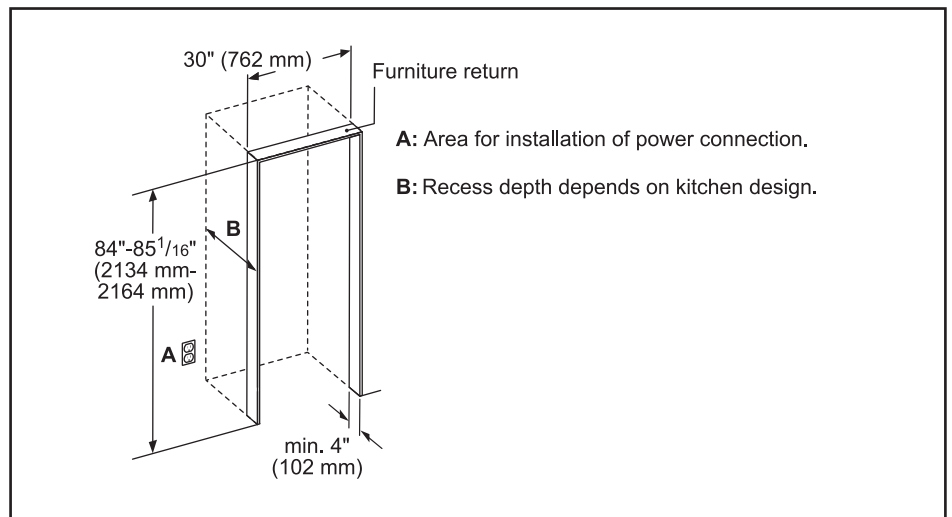

30" Built-In Custom Panel Single Door Refrigerator

Benchmark® Series – Custom Panel B30IR905SP

Installation Details

HEATKITB82 Heater Kit
When two appliances are installed side-by-side a sealing kit must be used. For combinations that involve a freezer column, this kit is included. For all other (non-traditional, i.e. two bottom freezers) side-by-side combinations or instances where any appliances are installed less than 6" (152 mm) apart from one another but not connected side-by-side, purchase this kit. This kit is also recommended for use with any installation in areas that are subject to humidity, or located next to an outside wall.

IMPORTANT: Handleless Panels should not be installed on units without the soft close capability. If you are uncertain if you have a refrigeration unit with soft close capability please contact our customer team by calling 1-800-944-2904.

Accessories: To purchase Bosch accessories, cleaners & parts please visit www.bosch-home.com/us/store or call 1-800-944-2904 (Mon to Fri 5 am to 6 pm PST, Sat 6 am to 3 pm PST).

Notes: All height, width and depth dimensions are shown in inches. BSH reserves the absolute and unrestricted right to change product materials and specifications, at any time, without notice. Consult the product's installation instructions for final dimensional data and other details prior to making cutout.

Warranties: Please see Use & Care manual or Bosch website for statement of limited warranty.

For more information on our entire line of products, go to www.bosch-home.com/us or call 1-800-944-2904

© BSH Home Appliances Corporation. All rights reserved. Bosch is a registered trademark of Robert Bosch GmbH.