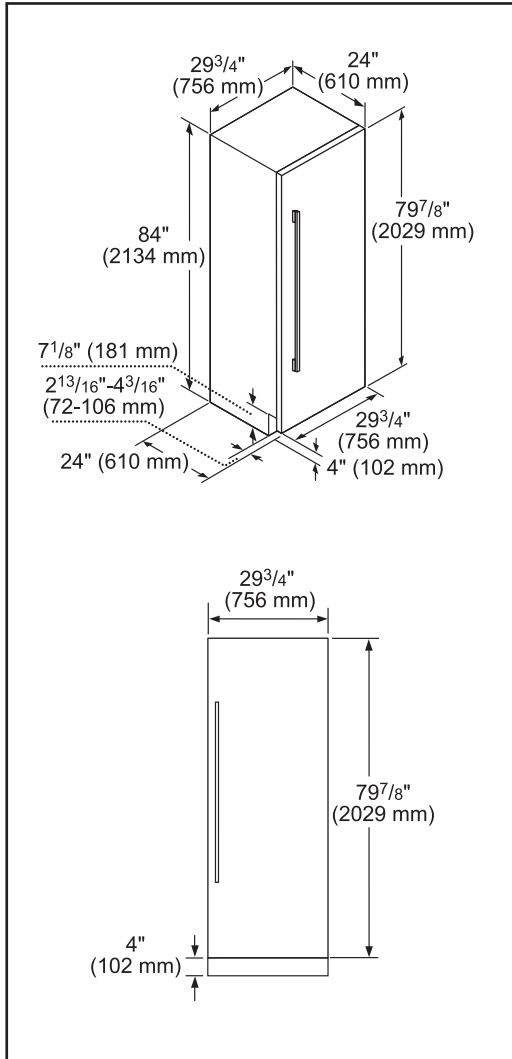

30" Built-In Custom Panel Single Door Refrigerator

Benchmark® Series – Custom Panel B30IR905SP

Installation Details

HEATKITB82 Heater Kit
When two appliances are installed side-by-side a sealing kit must be used. For combinations that involve a freezer column, this kit is included. For all other (non-traditional, i.e. two bottom freezers) side-by-side combinations or instances where any appliances are installed less than 6" (152 mm) apart from one another but not connected side-by-side, purchase this kit. This kit is also recommended for use with any installation in areas that are subject to humidity, or located next to an outside wall.

IMPORTANT: Handleless Panels should not be installed on units without the soft close capability. If you are uncertain if you have a refrigeration unit with soft close capability please contact our customer team by calling 1-800-944-2904.

Accessories: To purchase Bosch accessories, cleaners & parts please visit www.bosch-home.com/us/store or call 1-800-944-2904 (Mon to Fri 5 am to 6 pm PST, Sat 6 am to 3 pm PST).

Notes: All height, width and depth dimensions are shown in inches. BSH reserves the absolute and unrestricted right to change product materials and specifications, at any time, without notice. Consult the product's installation instructions for final dimensional data and other details prior to making cutout.

Warranties: Please see Use & Care manual or Bosch website for statement of limited warranty.

For more information on our entire line of products, go to www.bosch-home.com/us or call 1-800-944-2904

© BSH Home Appliances Corporation. All rights reserved. Bosch is a registered trademark of Robert Bosch GmbH.