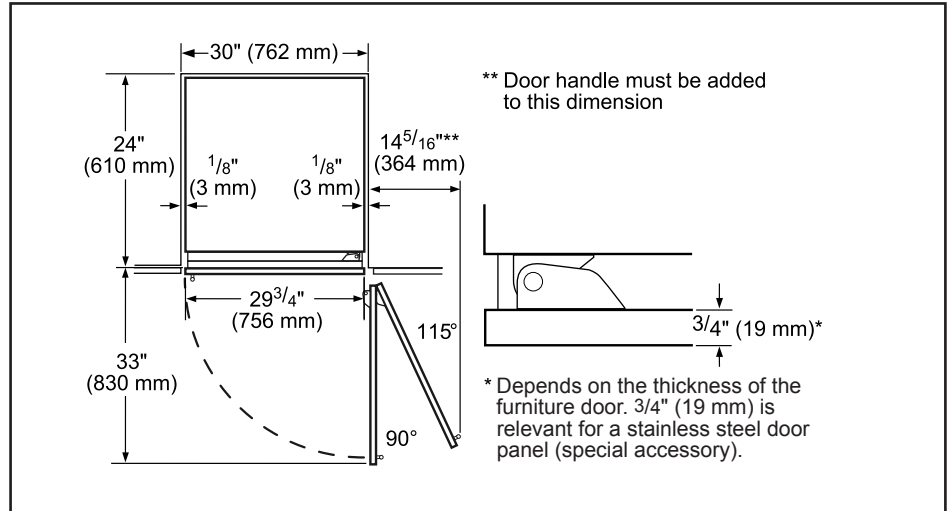

30" Built-In Custom Panel Single Door Refrigerator

Benchmark® Series – Custom Panel B30IR905SP

Installation Details

HEATKITB82 Heater Kit
When two appliances are installed side-by-side a sealing kit must be used. For combinations that involve a freezer column, this kit is included. For all other (non-traditional, i.e. two bottom freezers) side-by-side combinations or instances where any appliances are installed less than 6" (152 mm) apart from one another but not connected side-by-side, purchase this kit. This kit is also recommended for use with any installation in areas that are subject to humidity, or located next to an outside wall.

IMPORTANT: Handleless Panels should not be installed on units without the soft close capability. If you are uncertain if you have a refrigeration unit with soft close capability please contact our customer team by calling 1-800-944-2904.

Accessories: To purchase Bosch accessories, cleaners & parts please visit www.bosch-home.com/us/store or call 1-800-944-2904 (Mon to Fri 5 am to 6 pm PST, Sat 6 am to 3 pm PST).

Notes: All height, width and depth dimensions are shown in inches. BSH reserves the absolute and unrestricted right to change product materials and specifications, at any time, without notice. Consult the product's installation instructions for final dimensional data and other details prior to making cutout.

Warranties: Please see Use & Care manual or Bosch website for statement of limited warranty.

For more information on our entire line of products, go to www.bosch-home.com/us or call 1-800-944-2904

© BSH Home Appliances Corporation. All rights reserved. Bosch is a registered trademark of Robert Bosch GmbH.