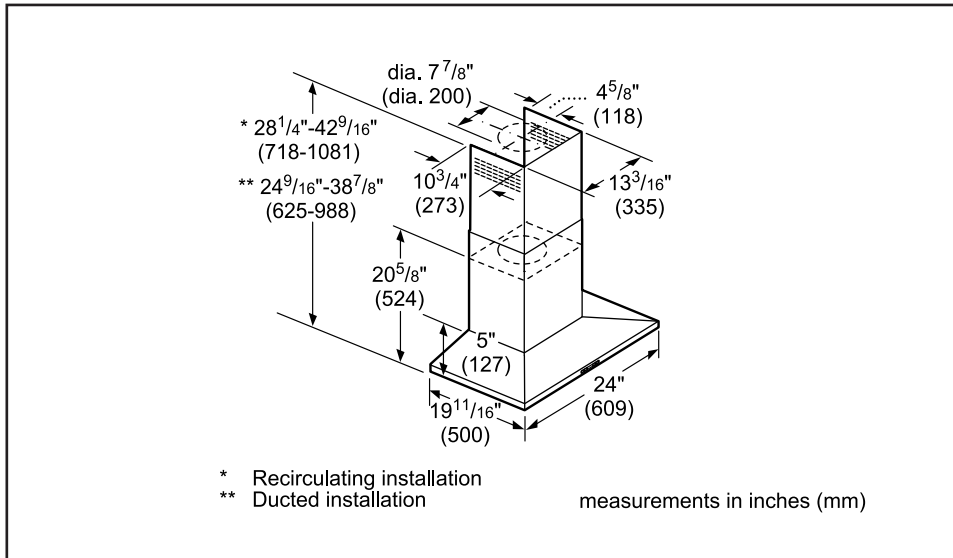

24" Pyramid Canopy Chimney Hood

300 Series – Stainless Steel HCP34E51UC

BOSCH
Invented for life

Installation Details

Accessories: To purchase Bosch accessories, cleaners & parts please visit www.bosch-home.com/us/store or call 1-800-944-2904 (Mon to Fri 5 am to 6 pm PST, Sat 6 am to 3 pm PST).

Notes: All height, width and depth dimensions are shown in inches. BSH reserves the absolute and unrestricted right to change product materials and specifications, at any time, without notice. Consult the product's installation instructions for final dimensional data and other details prior to making cutout.

Warranties: Please see Use & Care manual or Bosch website for statement of limited warranty.

For more information on our entire line of products, go to www.bosch-home.com/us or call 1-800-944-2904

© BSH Home Appliances Corporation. All rights reserved. Bosch is a registered trademark of Robert Bosch GmbH.