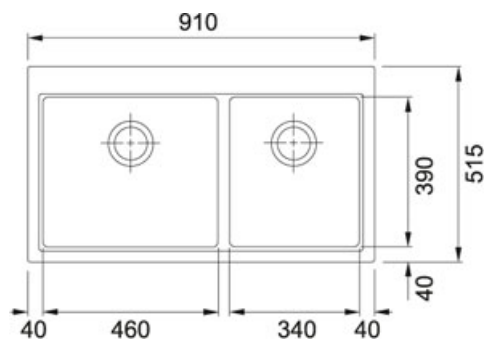

Mythos MTG 620 Fragranite Pure White | 114.0060.003

FAMILY : Sinks | SERIE : Mythos | MODEL : MTG 620 | FINISH : Fragranite Pure White | INSTALLATION TYPE : Inset

TECHNICAL DATA

Cabinet Size	900.00 mm
Length overall	910.00 mm
Width overall	515.00 mm
Length of large bowl	460.00 mm
Width of large bowl	390.00 mm
Depth of large bowl	200.00 mm
Length of small bowl	340.00 mm
Width of small bowl	390.00 mm
Depth of small bowl	200.00 mm
Cutout Length	894.00 mm
Cutout Width	494.00 mm
Cut-Out Template	No
Position of Drainer	Reversible
Position of small bowl	Right hand side
Note	Tap and pop up waste control holes are part pre-drilled in Fragranite sinks from underside for knocking out as required.

Mythos MTG 620 Fraganite Pure White | 114.0060.003

FAMILY : **Sinks** | SERIE : **Mythos** | MODEL : **MTG 620** | FINISH : **Fragranite Pure White** | INSTALLATION TYPE : **Inset**

RELATED PARTS

114.0202.636
