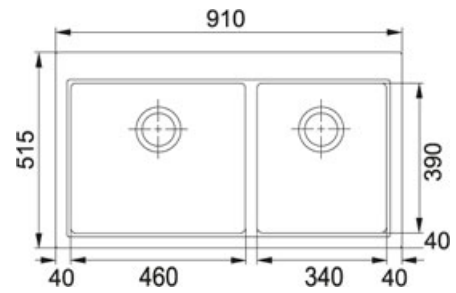

## TECHNICAL DATA

Cabinet Size	900.00 mm
Length overall	910.00 mm
Width overall	515.00 mm
Length of large bowl	460.00 mm
Width of large bowl	390.00 mm
Depth of large bowl	233.00 mm
Length of small bowl	340.00 mm
Width of small bowl	390.00 mm
Depth of small bowl	233.00 mm
Cutout Length	890.00 mm
Cutout Width	495.00 mm
Cut-Out Template	No
Position of Drainer	Reversible
Position of small bowl	Right hand side
Waste Outlet Diameter	3-1/2"