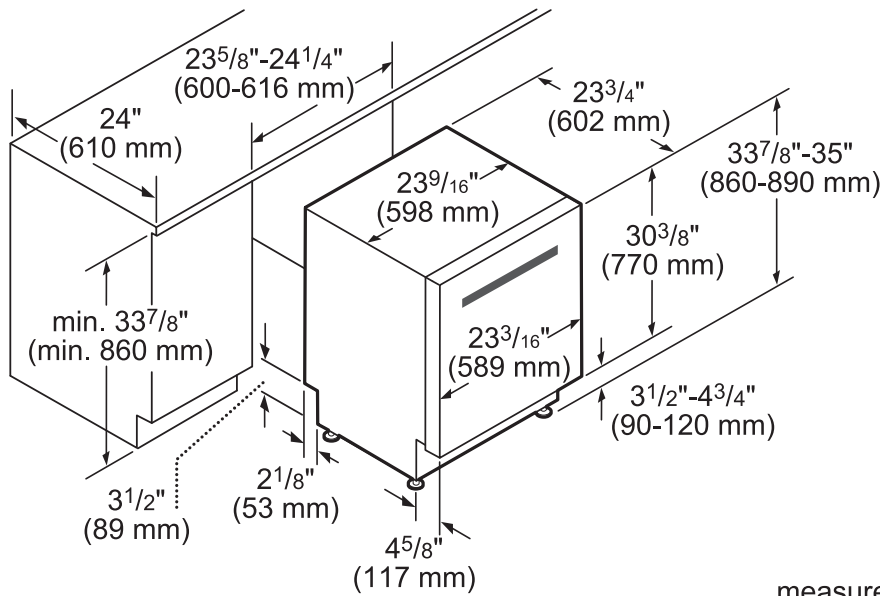

DIMENSIONS & WEIGHT

Overall Appliance Dimensions (HxWxD) (in)	33 7/8" x 23 9/16" x 23 3/4"
Required Cutout Size (HxWxD) (in)	33 7/8" Min. x 23 5/8" Min. x 24"
Adjustable Feet	Yes
Net Weight (lbs)	95 lbs

DISHWASHER & CUTOUT DIMENSIONS

measurements in inches and mm

These warranties give you specific legal rights and you may have other rights that vary from state to state. Full warranty and limited warranty from date of installation. For complete warranty details, refer to your Use & Care manual, or ask your dealer.