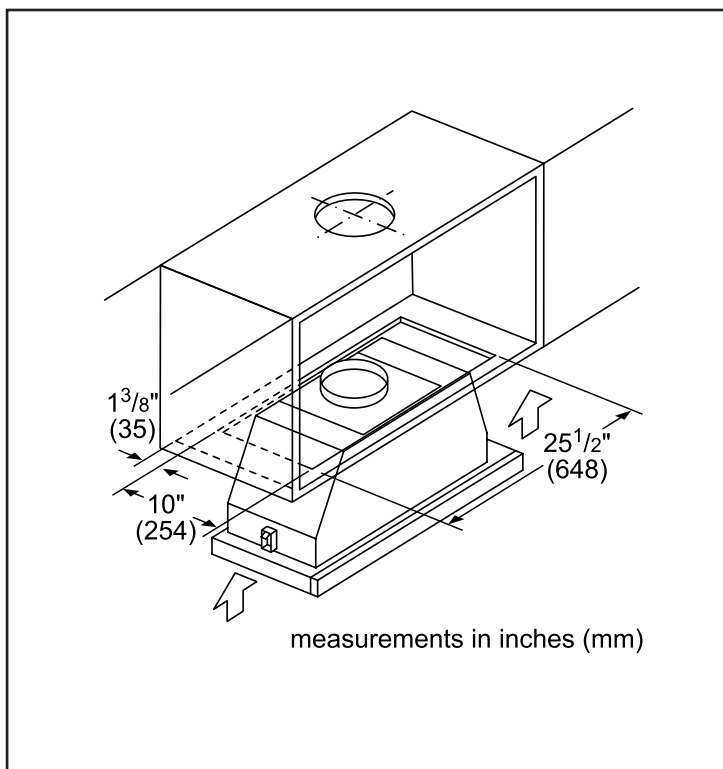

30" Pull-Out Hood

500 Series – Stainless Steel HUI50351UC

BOSCH

Invented for life

Installation Details

Accessories: To purchase Bosch accessories, cleaners & parts please visit www.bosch-home.com/us/store or call 1-800-944-2904 (Mon to Fri 5 am to 6 pm PST, Sat 6 am to 3 pm PST).

Notes: All height, width and depth dimensions are shown in inches. BSH reserves the absolute and unrestricted right to change product materials and specifications, at any time, without notice. Consult the product's installation instructions for final dimensional data and other details prior to making cutout.

Warranties: Please see Use & Care manual or Bosch website for statement of limited warranty.

For more information on our entire line of products, go to www.bosch-home.com/us or call 1-800-944-2904

© BSH Home Appliances Corporation. All rights reserved. Bosch is a registered trademark of Robert Bosch GmbH.