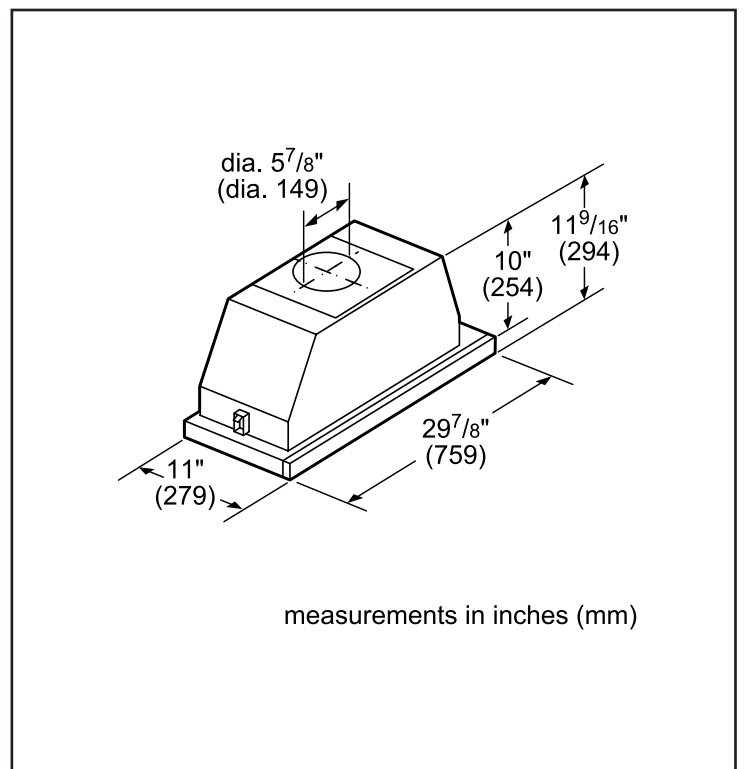

30" Pull-Out Hood

500 Series – Stainless Steel HUI50351UC

BOSCH

Invented for life

Installation Details

Accessories: To purchase Bosch accessories, cleaners & parts please visit www.bosch-home.com/us/store or call 1-800-944-2904 (Mon to Fri 5 am to 6 pm PST, Sat 6 am to 3 pm PST).

Notes: All height, width and depth dimensions are shown in inches. BSH reserves the absolute and unrestricted right to change product materials and specifications, at any time, without notice. Consult the product's installation instructions for final dimensional data and other details prior to making cutout.

Warranties: Please see Use & Care manual or Bosch website for statement of limited warranty.

For more information on our entire line of products, go to www.bosch-home.com/us or call 1-800-944-2904

© BSH Home Appliances Corporation. All rights reserved. Bosch is a registered trademark of Robert Bosch GmbH.