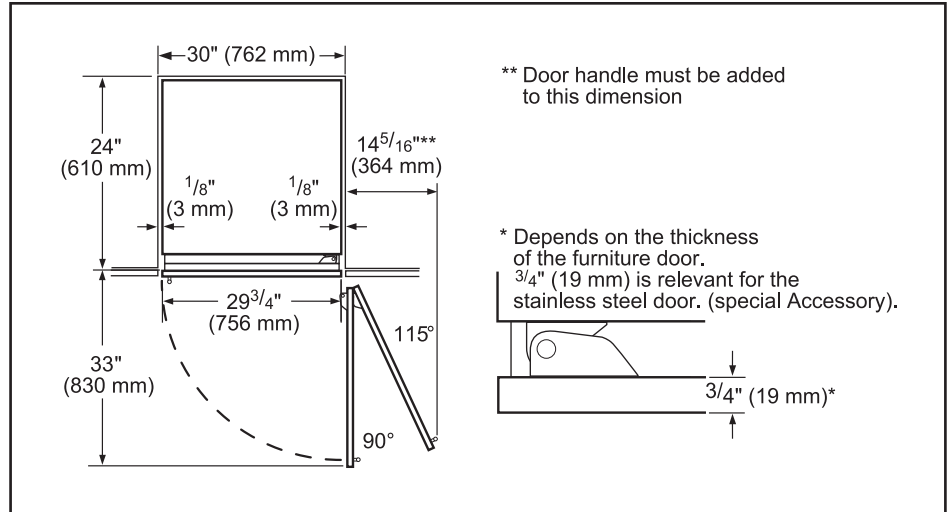

30" Built-In Custom Panel Single Door Refrigerator

Benchmark® Series – Custom Panel B30IR800SP

Installation Details

Accessories: To purchase Bosch accessories, cleaners & parts please visit www.bosch-home.com/us/store or call 1-800-944-2904 (Mon to Fri 5 am to 6 pm PST, Sat 6 am to 3 pm PST).

Notes: All height, width and depth dimensions are shown in inches. BSH reserves the absolute and unrestricted right to change product materials and specifications, at any time, without notice. Consult the product's installation instructions for final dimensional data and other details prior to making cutout.

Warranties: Please see Use & Care manual or Bosch website for statement of limited warranty.

For more information on our entire line of products, go to www.bosch-home.com/us or call 1-800-944-2904

© BSH Home Appliances Corporation. All rights reserved. Bosch is a registered trademark of Robert Bosch GmbH.