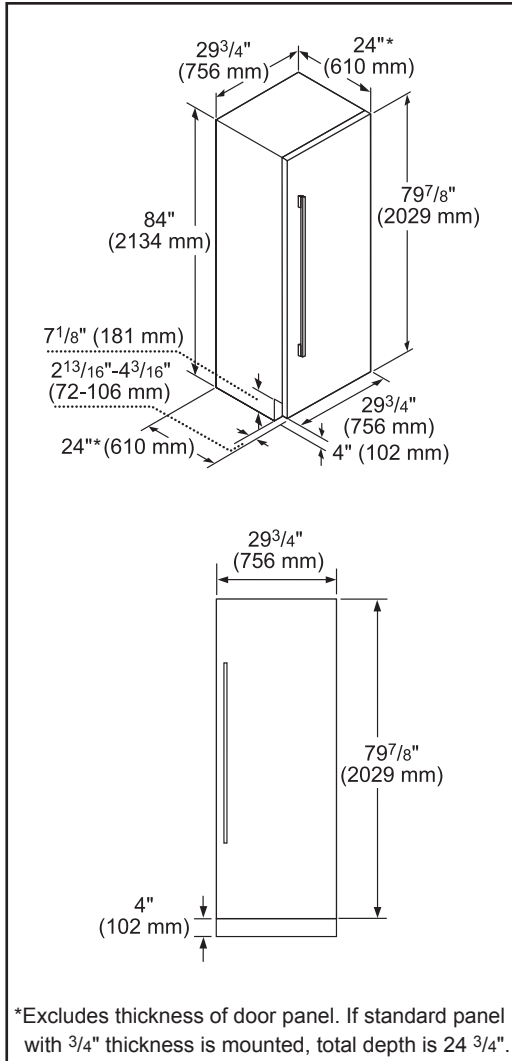

30" Built-In Custom Panel Single Door Refrigerator

Benchmark® Series – Custom Panel B30IR800SP

Installation Details

Accessories: To purchase Bosch accessories, cleaners & parts please visit www.bosch-home.com/us/store or call 1-800-944-2904 (Mon to Fri 5 am to 6 pm PST, Sat 6 am to 3 pm PST).

Notes: All height, width and depth dimensions are shown in inches. BSH reserves the absolute and unrestricted right to change product materials and specifications, at any time, without notice. Consult the product's installation instructions for final dimensional data and other details prior to making cutout.

Warranties: Please see Use & Care manual or Bosch website for statement of limited warranty.

For more information on our entire line of products, go to www.bosch-home.com/us or call 1-800-944-2904

© BSH Home Appliances Corporation. All rights reserved. Bosch is a registered trademark of Robert Bosch GmbH.