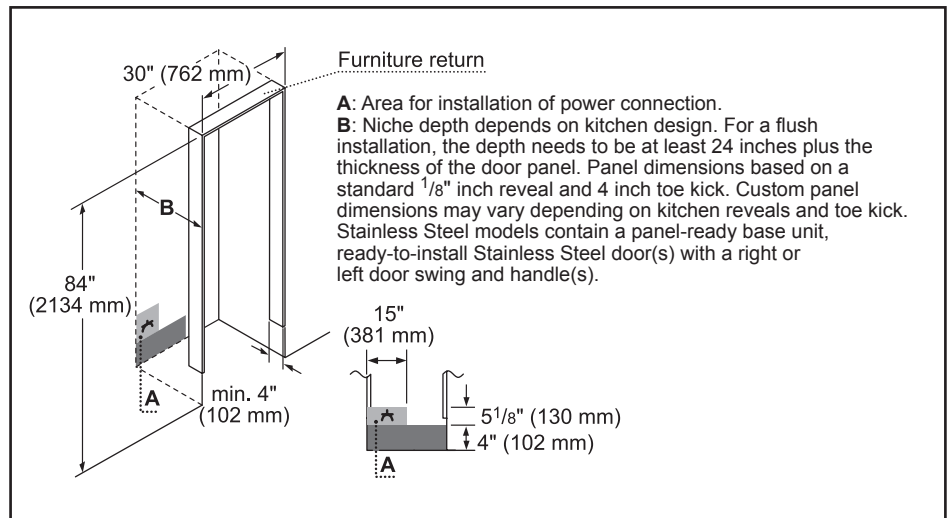

30" Built-In Custom Panel Single Door Refrigerator

Benchmark® Series – Custom Panel B30IR800SP

Installation Details

Accessories: To purchase Bosch accessories, cleaners & parts please visit www.bosch-home.com/us/store or call 1-800-944-2904 (Mon to Fri 5 am to 6 pm PST, Sat 6 am to 3 pm PST).

Notes: All height, width and depth dimensions are shown in inches. BSH reserves the absolute and unrestricted right to change product materials and specifications, at any time, without notice. Consult the product's installation instructions for final dimensional data and other details prior to making cutout.

Warranties: Please see Use & Care manual or Bosch website for statement of limited warranty.

For more information on our entire line of products, go to www.bosch-home.com/us or call 1-800-944-2904

© BSH Home Appliances Corporation. All rights reserved. Bosch is a registered trademark of Robert Bosch GmbH.