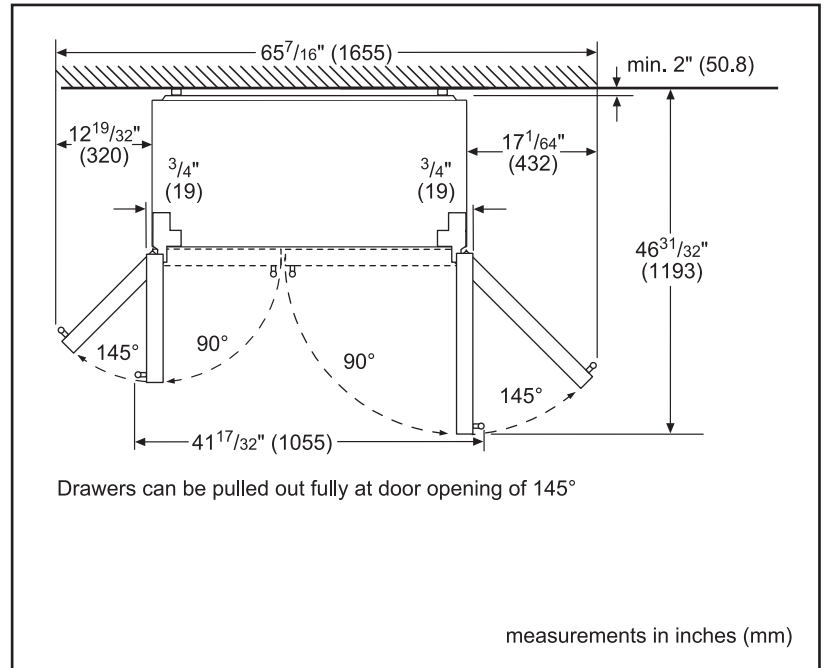

36" Counter-Depth Side-by-Side Refrigerator

300 Series – Stainless Steel B20CS30SNS

Installation Details

Accessories: To purchase Bosch accessories, cleaners & parts please visit www.bosch-home.com/us/store or call 1-800-944-2904 (Mon to Fri 5 am to 6 pm PST, Sat 6 am to 3 pm PST).

Notes: All height, width and depth dimensions are shown in inches. BSH reserves the absolute and unrestricted right to change product materials and specifications, at any time, without notice. Consult the product's installation instructions for final dimensional data and other details prior to making cutout.

Warranties: Please see Use & Care manual or Bosch website for statement of limited warranty.

For more information on our entire line of products, go to www.bosch-home.com/us or call 1-800-944-2904

© BSH Home Appliances Corporation. All rights reserved. Bosch is a registered trademark of Robert Bosch GmbH.