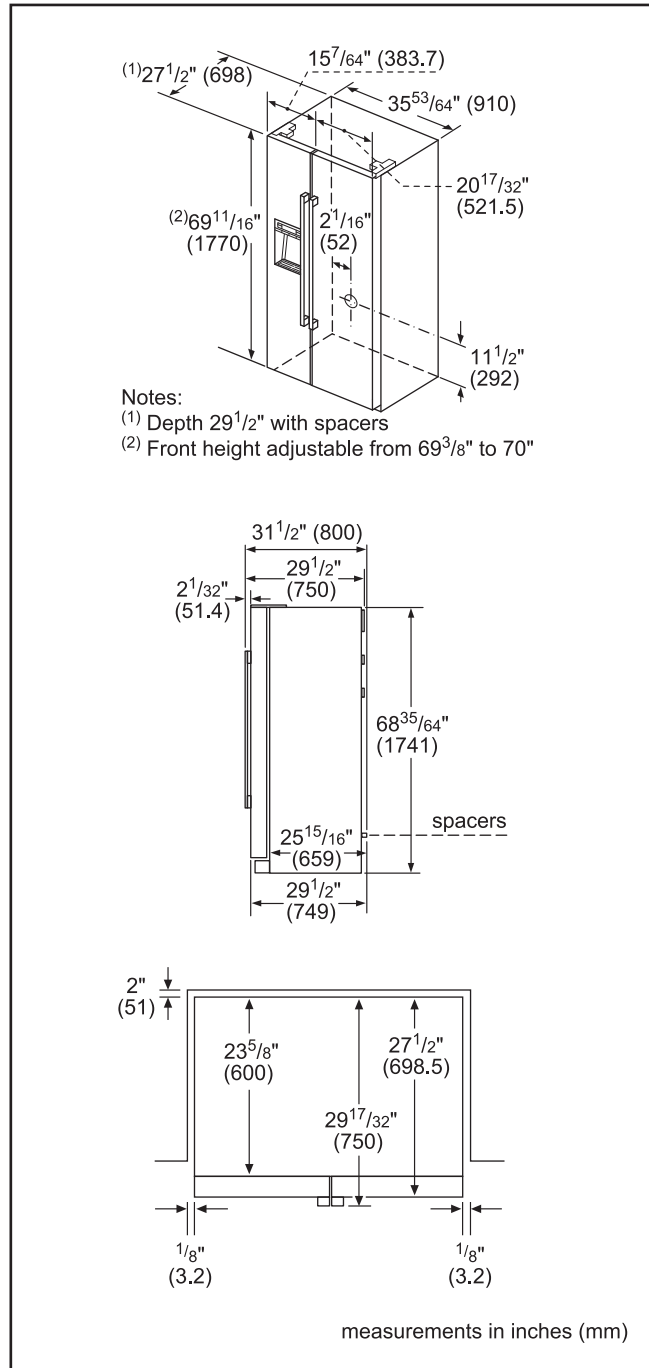

36" Counter-Depth Side-by-Side Refrigerator

300 Series – Stainless Steel B20CS30SNS

Installation Details

Accessories: To purchase Bosch accessories, cleaners & parts please visit www.bosch-home.com/us/store or call 1-800-944-2904 (Mon to Fri 5 am to 6 pm PST, Sat 6 am to 3 pm PST).

Notes: All height, width and depth dimensions are shown in inches. BSH reserves the absolute and unrestricted right to change product materials and specifications, at any time, without notice. Consult the product's installation instructions for final dimensional data and other details prior to making cutout.

Warranties: Please see Use & Care manual or Bosch website for statement of limited warranty.

For more information on our entire line of products, go to www.bosch-home.com/us or call 1-800-944-2904

© BSH Home Appliances Corporation. All rights reserved. Bosch is a registered trademark of Robert Bosch GmbH.